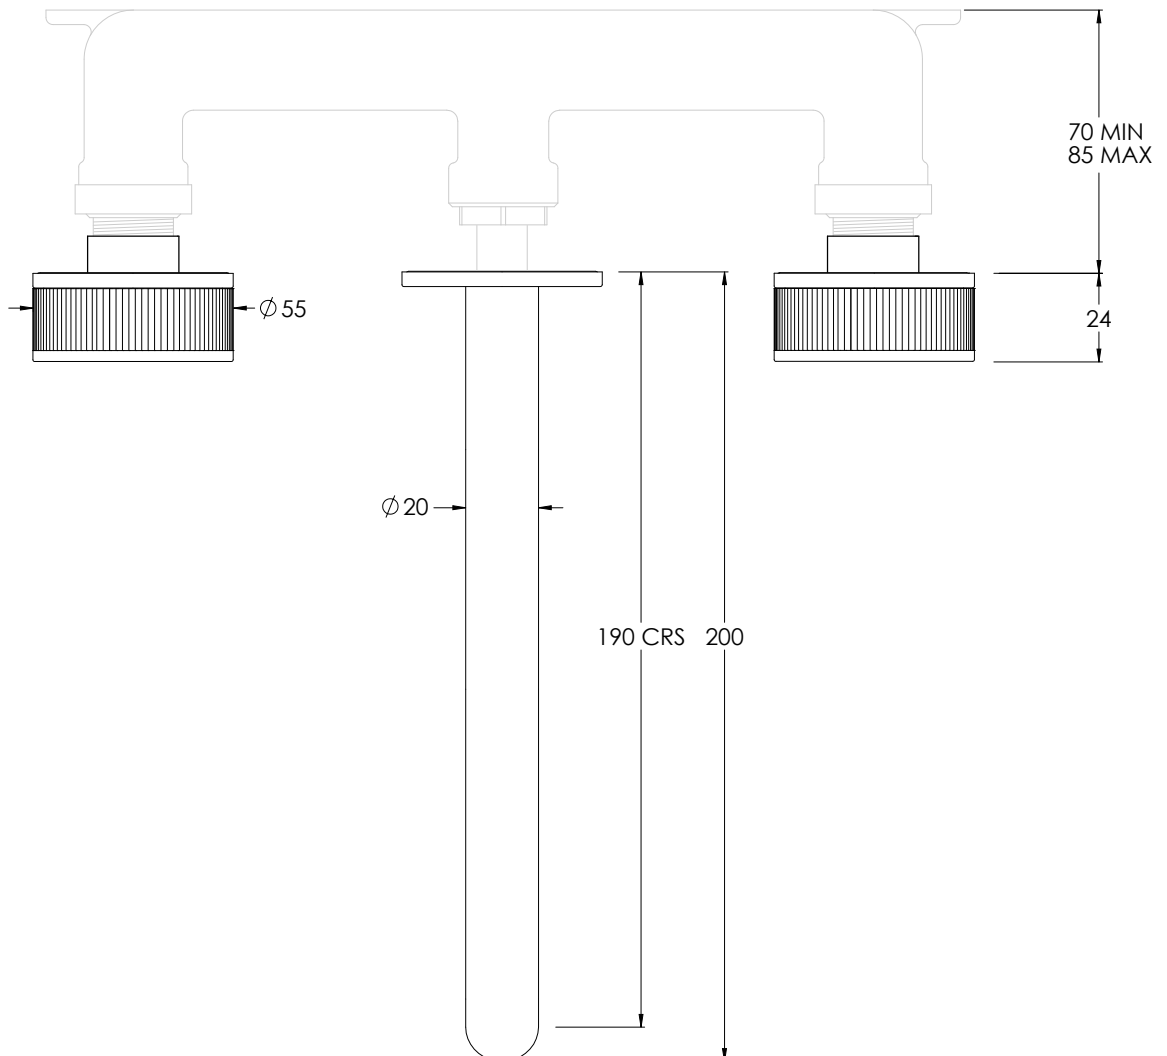

COALBROOK

DC1011

WALL BASIN MIXER WITH 190MM SPOUT

DATE: 05/01/22

REVISION: A

DIMENSIONS IN MILLIMETRES

WHILST EVERY EFFORT IS MADE TO ENSURE THE ACCURACY OF THESE DATA SHEETS THEY ARE SUBJECT TO CHANGE WITHOUT NOTICE AS PART OF THE COMPANY'S PRODUCT DEVELOPMENT PROCESS

COALBROOK

DC1008

WALL MOUNTED 3 HOLE BASIN  
MIXER - ROUGH

DATE: 06/10/21

REVISION: B

DIMENSIONS IN MILLIMETRES

WHILST EVERY EFFORT IS MADE TO ENSURE THE ACCURACY OF THESE DATA SHEETS THEY ARE SUBJECT TO CHANGE WITHOUT NOTICE AS PART OF THE COMPANY'S PRODUCT DEVELOPMENT PROCESS