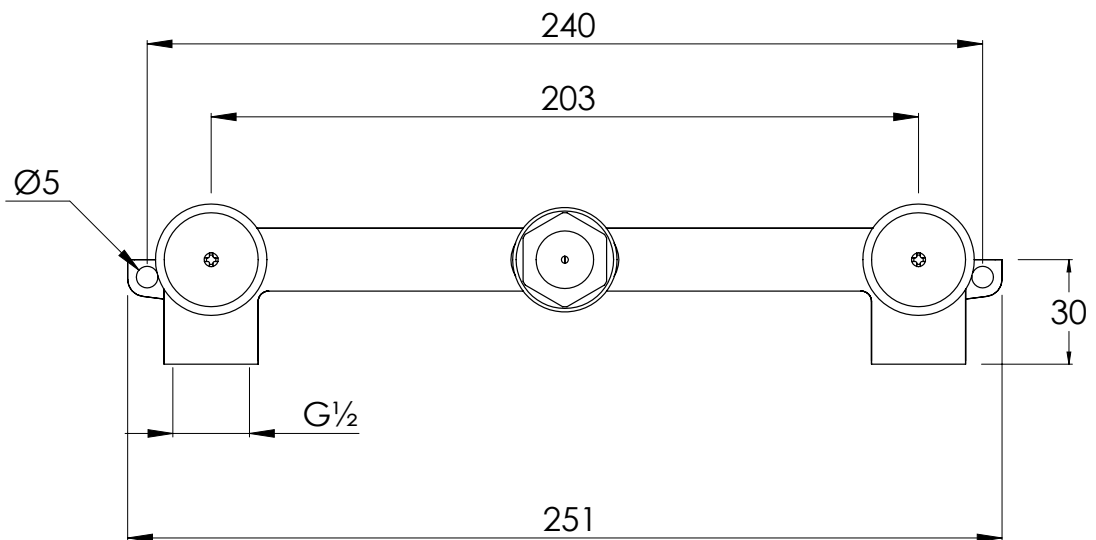

COALBROOK

DC1011

WALL BASIN MIXER WITH 190MM SPOUT

DATE: 05/01/22

REVISION: A

DIMENSIONS IN MILLIMETRES

WHILST EVERY EFFORT IS MADE TO ENSURE THE ACCURACY OF THESE DATA SHEETS THEY ARE SUBJECT TO CHANGE WITHOUT NOTICE AS PART OF THE COMPANY'S PRODUCT DEVELOPMENT PROCESS

COALBROOK

DC1008

WALL MOUNTED 3 HOLE BASIN  
MIXER - ROUGH

DATE: 06/10/21

REVISION: B

DIMENSIONS IN MILLIMETRES

WHILST EVERY EFFORT IS MADE TO ENSURE THE ACCURACY OF THESE DATA SHEETS THEY ARE SUBJECT TO CHANGE WITHOUT NOTICE AS PART OF THE COMPANY'S PRODUCT DEVELOPMENT PROCESS