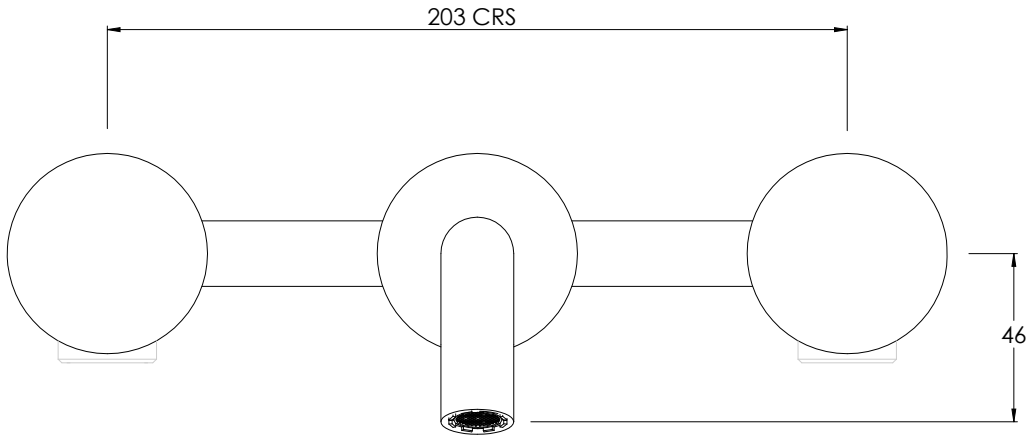

COALBROOK

DC1011

WALL BASIN MIXER WITH 190MM SPOUT

DATE: 05/01/22

REVISION: A

DIMENSIONS IN MILLIMETRES

WHILST EVERY EFFORT IS MADE TO ENSURE THE ACCURACY OF THESE DATA SHEETS THEY ARE SUBJECT TO CHANGE WITHOUT NOTICE AS PART OF THE COMPANY'S PRODUCT DEVELOPMENT PROCESS

COALBROOK

DC1008

WALL MOUNTED 3 HOLE BASIN  
MIXER - ROUGH

DATE: 06/10/21

REVISION: B

DIMENSIONS IN MILLIMETRES

WHILST EVERY EFFORT IS MADE TO ENSURE THE ACCURACY OF THESE DATA SHEETS THEY ARE SUBJECT TO CHANGE WITHOUT NOTICE AS PART OF THE COMPANY'S PRODUCT DEVELOPMENT PROCESS