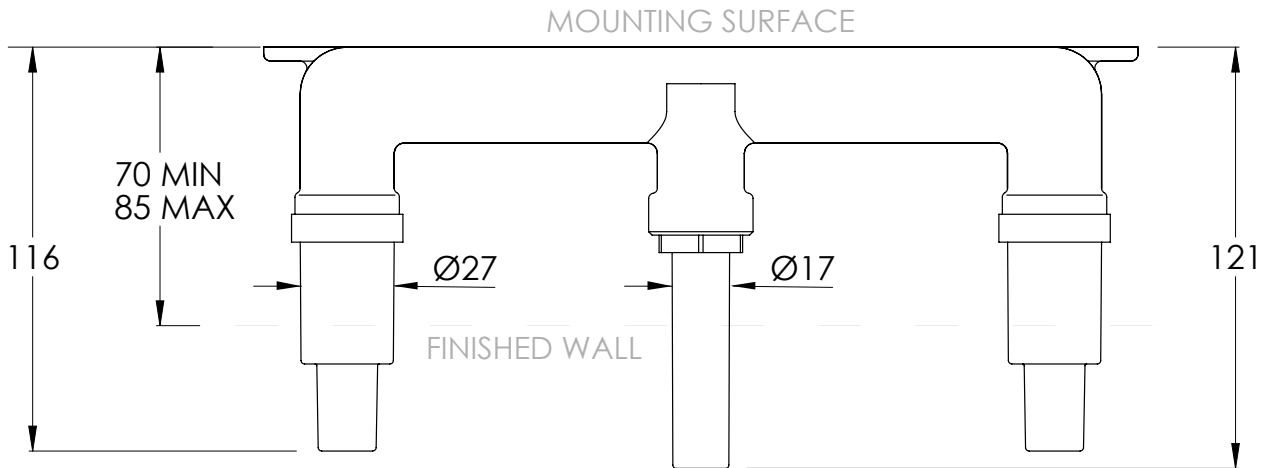

COALBROOK

DC1011

WALL BASIN MIXER WITH 190MM SPOUT

DATE: 05/01/22

REVISION: A

DIMENSIONS IN MILLIMETRES

WHILST EVERY EFFORT IS MADE TO ENSURE THE ACCURACY OF THESE DATA SHEETS THEY ARE SUBJECT TO CHANGE WITHOUT NOTICE AS PART OF THE COMPANY'S PRODUCT DEVELOPMENT PROCESS

COALBROOK

DC1008

WALL MOUNTED 3 HOLE BASIN  
MIXER - ROUGH

DATE: 06/10/21

REVISION: B

DIMENSIONS IN MILLIMETRES

WHILST EVERY EFFORT IS MADE TO ENSURE THE ACCURACY OF THESE DATA SHEETS THEY ARE SUBJECT TO CHANGE WITHOUT NOTICE AS PART OF THE COMPANY'S PRODUCT DEVELOPMENT PROCESS